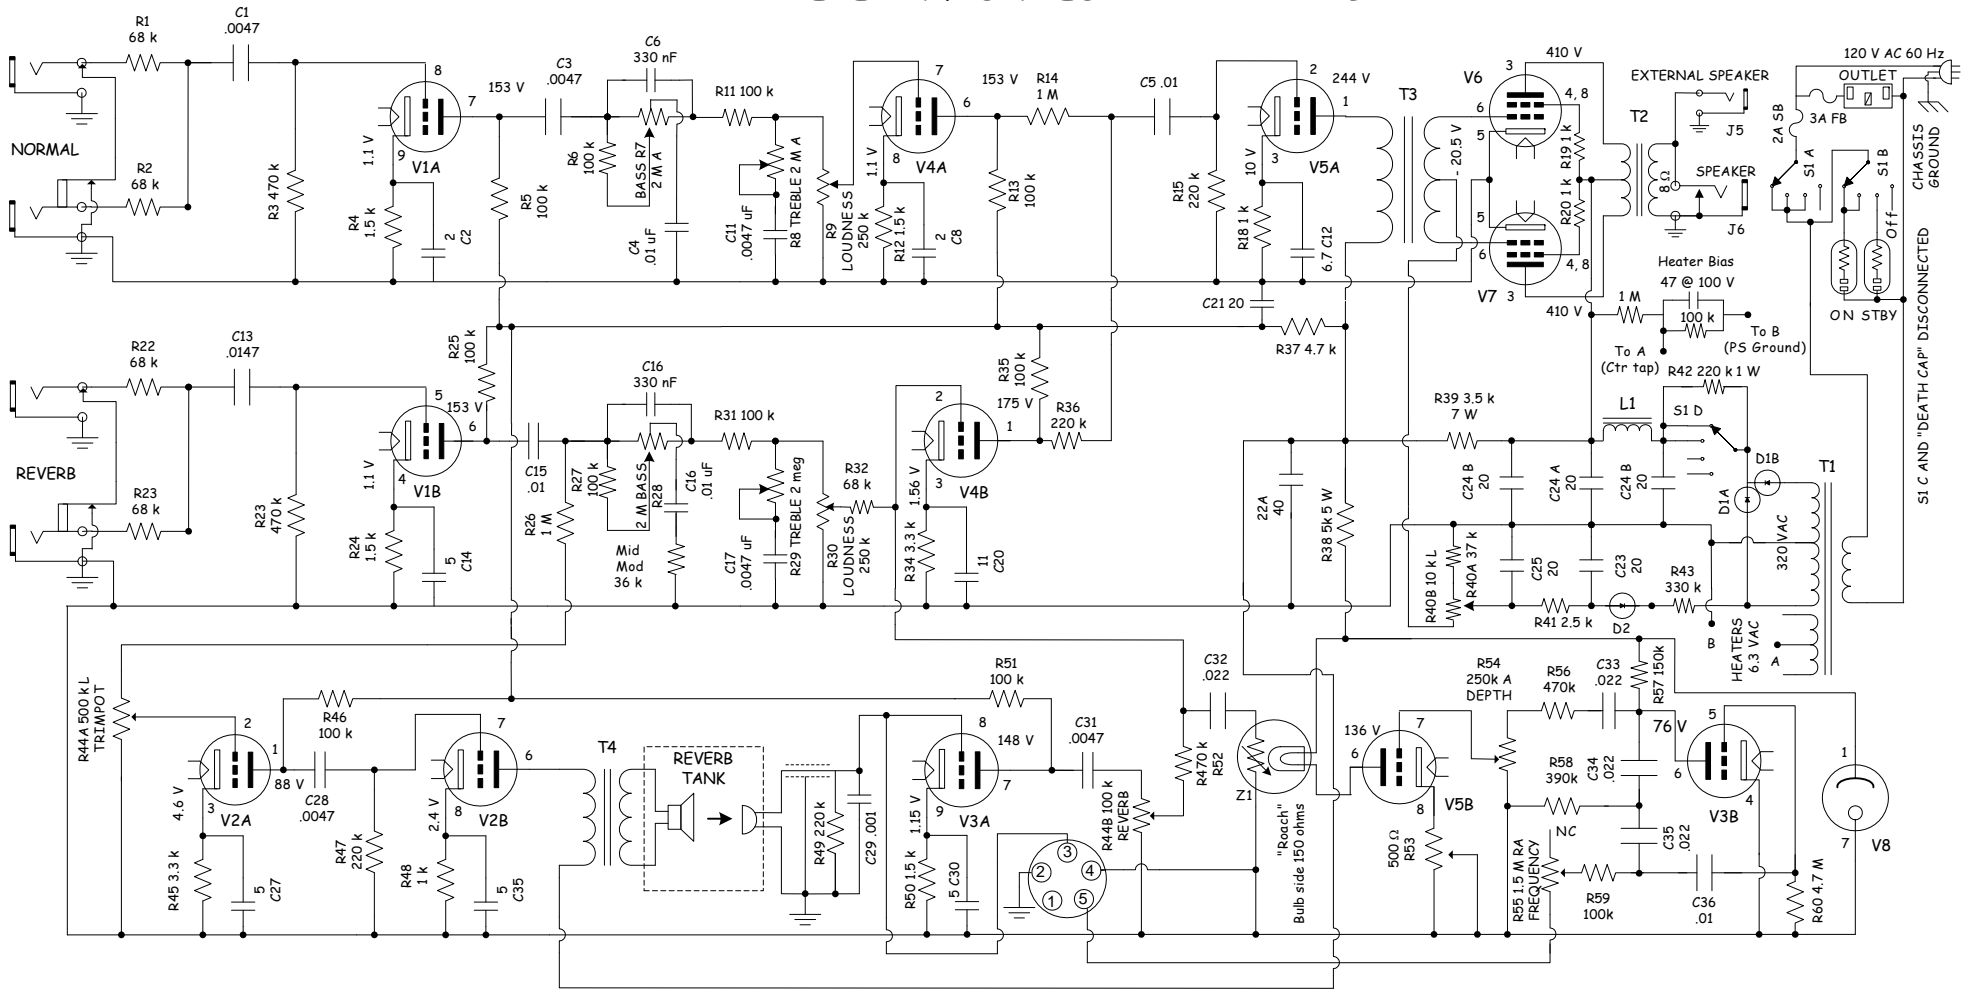

# GA-35RVT

## WITH REVERB MODIFIED BY CHRIS TAYLOR

FOOT PEDAL PLUG AND CABLE ASSEMBLY

REV.	DESCRIPTION	DATE
1	Reverb, bias mods	12/22/04
2	Corrections	12/26/08
3	Mid mod	12/21/10