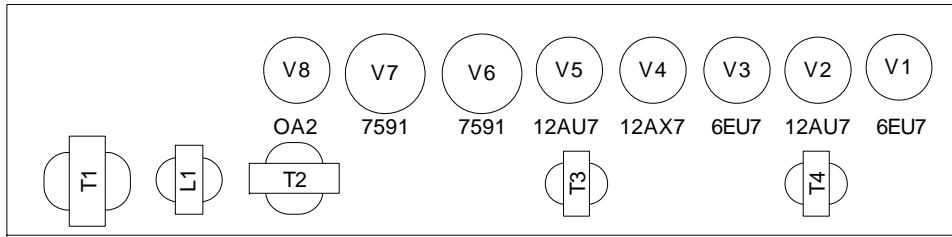

## WITH REVERB MODIFIED BY CHRIS TAYLOR

FOOT PEDAL PLUG AND CABLE ASSEMBLY

REV.	DESCRIPTION	DATE
1	Reverb, bias mods	12/22/04
2	Corrections	12/26/08
3	Mid mod	12/21/10