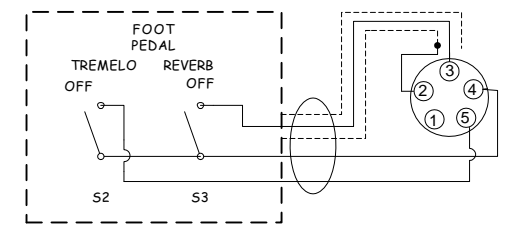

## WITH REVERB MODIFIED BY CHRIS TAYLOR

FOOT PEDAL PLUG AND CABLE ASSEMBLY

REV.	DESCRIPTION	DATE
1	Reverb, bias mods	12/22/04
2	Corrections	12/26/08
3	Mid mod	12/21/10